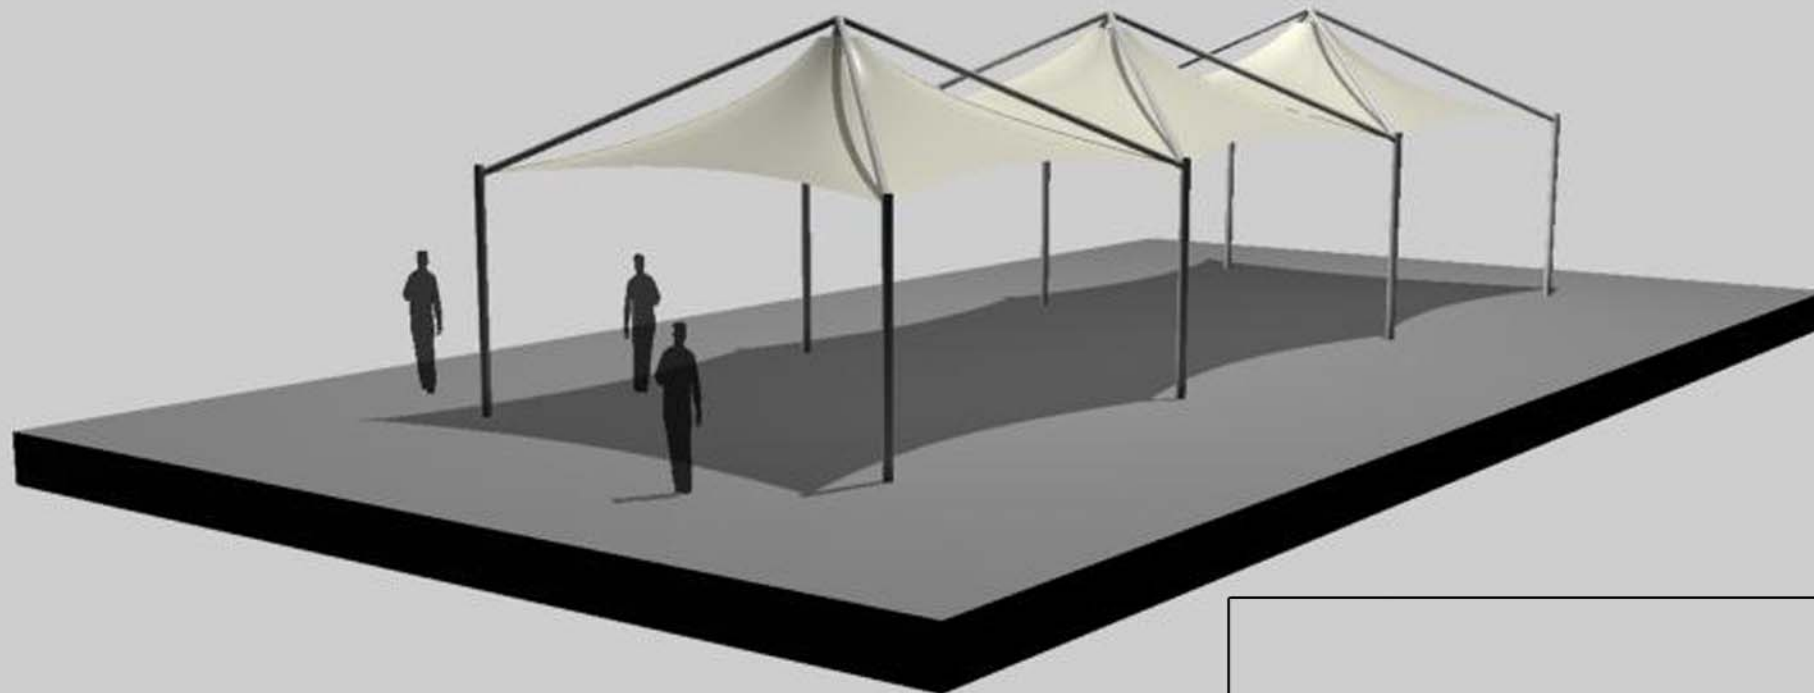

# Concis with Overhead Supports

Ideal shape for waterproof applications where contiguous cover is required. Can include rigid beams along the sides to enable fixing of gutters and clear blinds.

Ideal applications include:

- Walkways
- Iconic entrance foyers
- Waterproof applications
- Cafe's and Restaurants