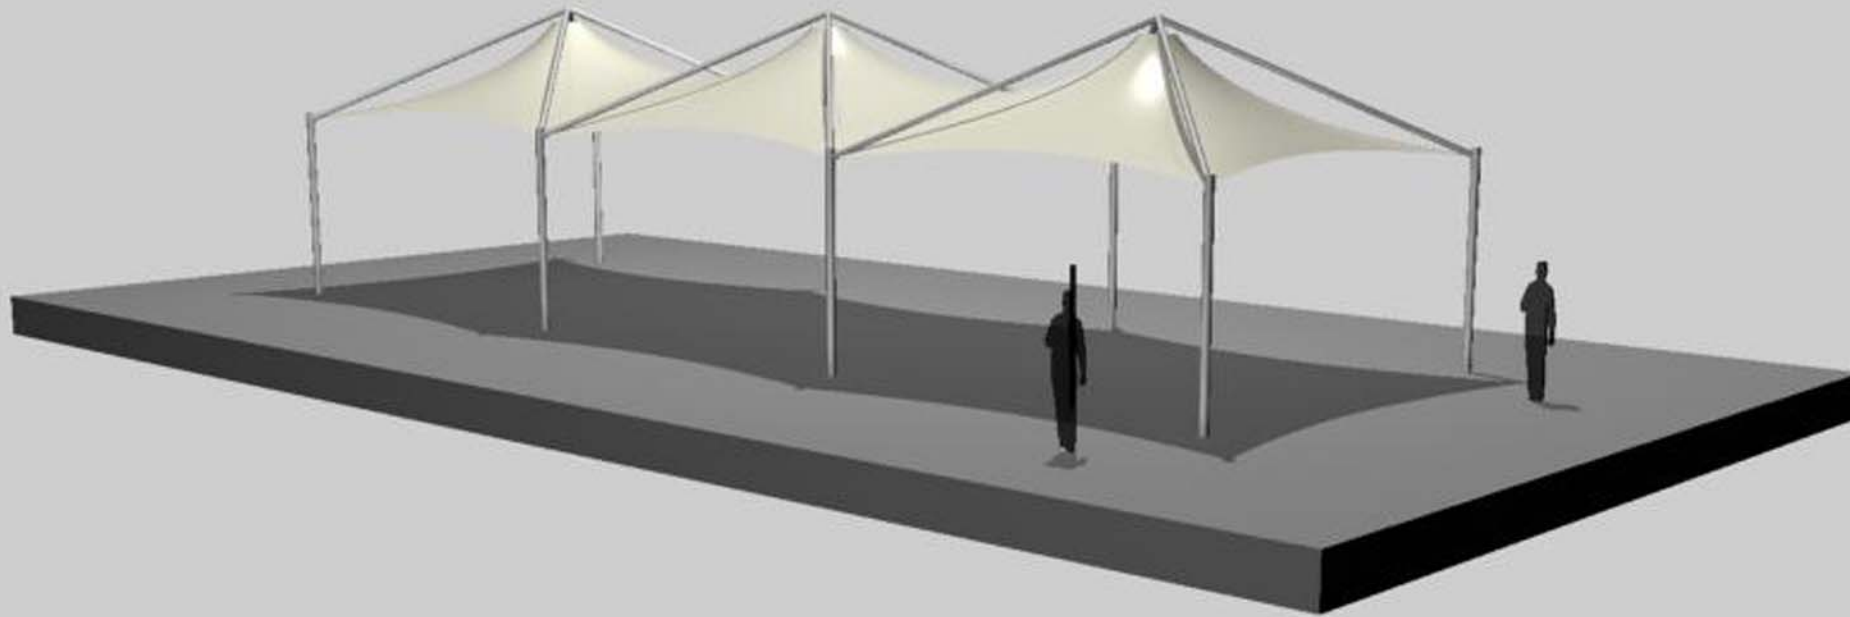

# Concis with Overhead Supports

Ideal shape for waterproof applications where contiguous cover is required. Can include rigid beams along the sides to enable fixing of gutters and clear blinds.

Ideal applications include:

- Walkways
- Iconic entrance foyers
- Waterproof applications
- Cafe's and Restaurants