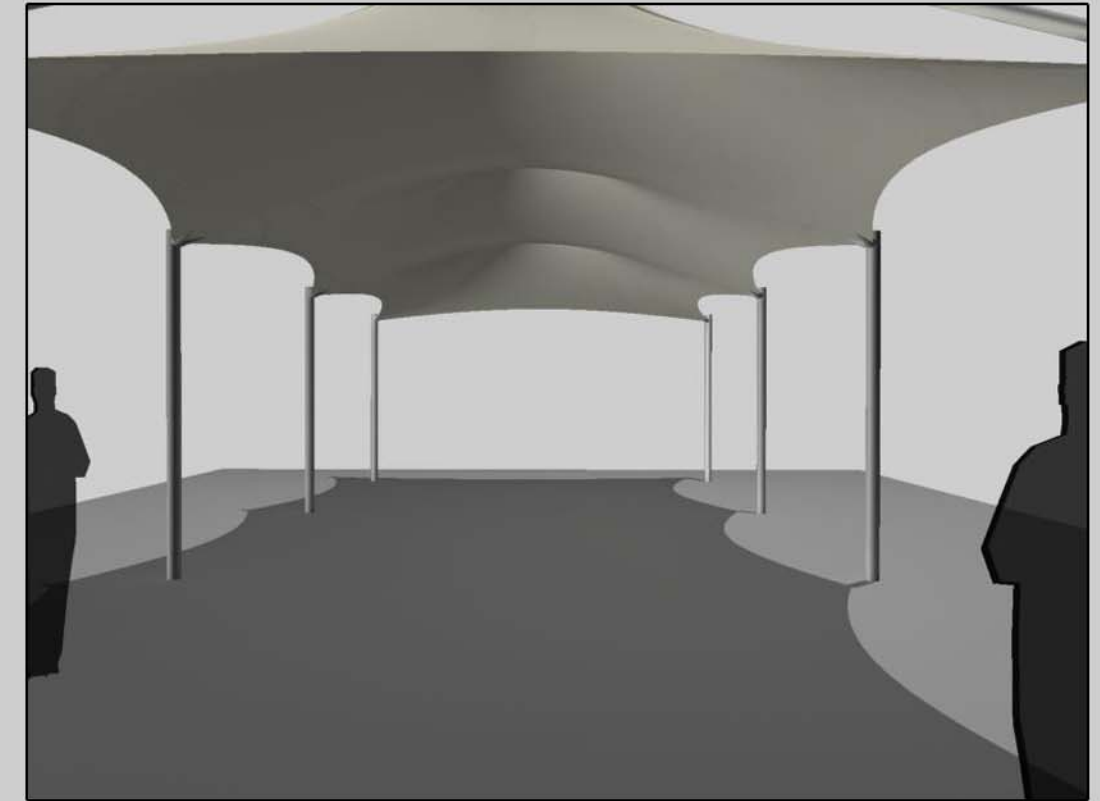

# Concis with Overhead Supports

Ideal shape for waterproof applications where contiguous cover is required. Can include rigid beams along the sides to enable fixing of gutters and clear blinds.

Ideal applications include:

- Walkways
- Iconic entrance foyers
- Waterproof applications
- Cafe's and Restaurants