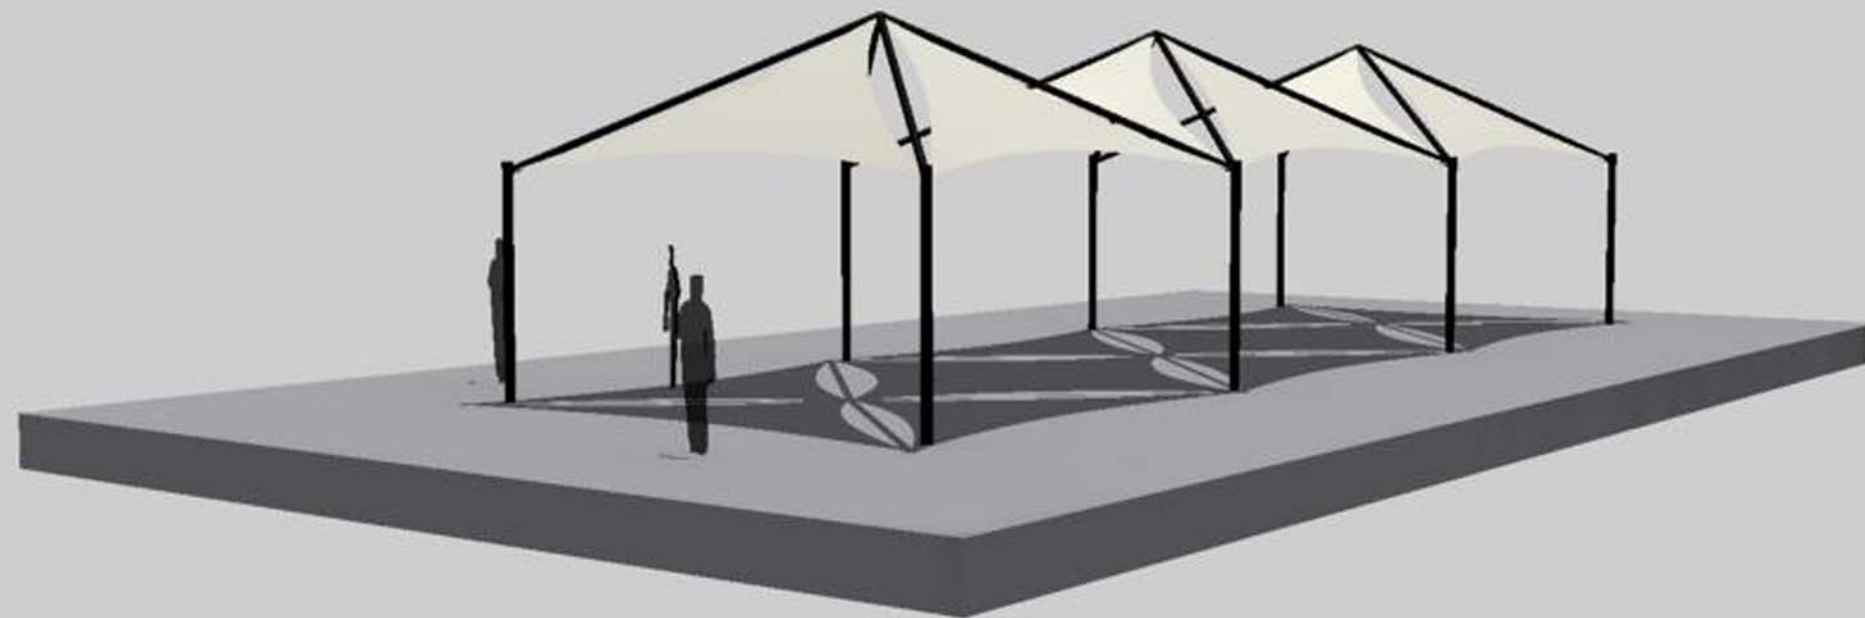

Pyramid Sails

Structureflex

Pacific

Combination of Hypars and triangles provide an attractive alternative to standard shade structures

Ideal applications include:

Walkways

Iconic entrance foyers

Stylish Play Equipment Shades