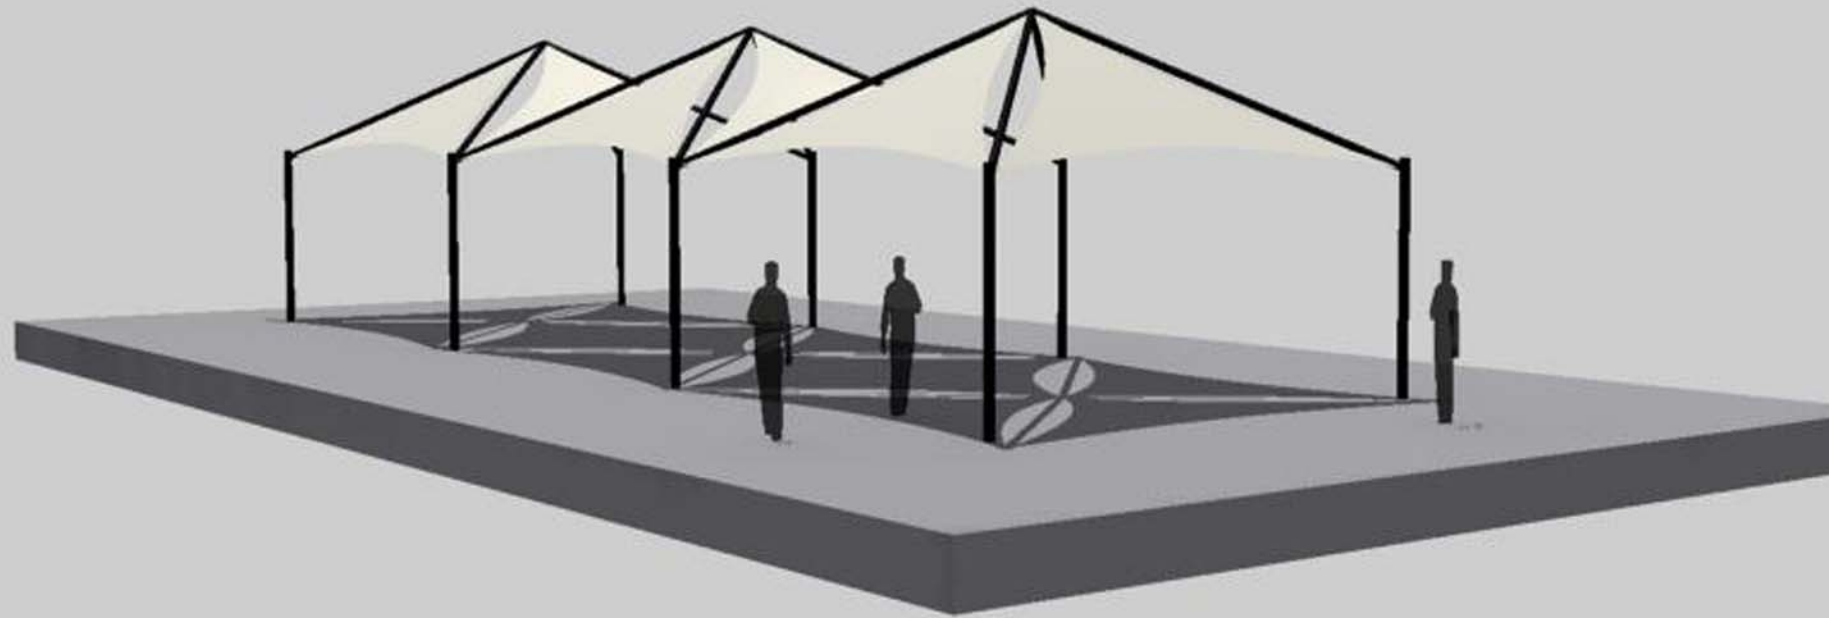

Pyramid Sails

Structureflex

Pacific

Combination of Hypars and triangles provide an attractive alternative to standard shade structures

Ideal applications include:

Walkways

Iconic entrance foyers

Stylish Play Equipment Shades